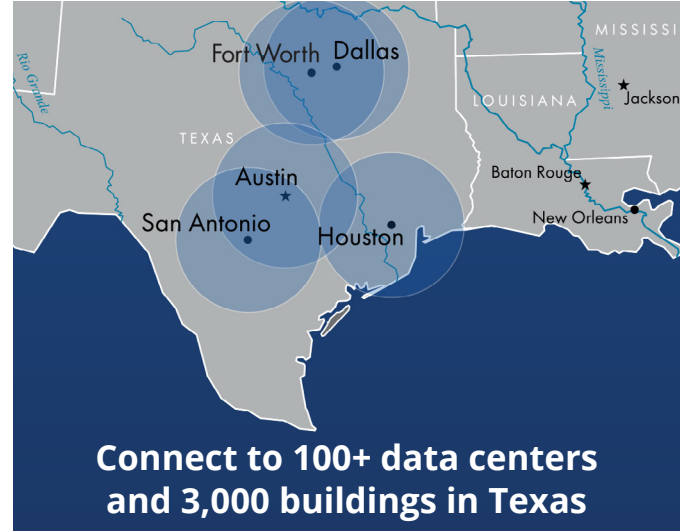

Private, fully dedicated connectivity at speeds up to 100 GB

LOGIX's Business Wavelength eliminates the need to build, manage and maintain a high-capacity dark fiber network and provides a robust, high-bandwidth solution with:

- ✓ Predictable performance regardless of application or protocol.
- ✓ High security from a private, fully dedicated network architecture.
- ✓ High-bandwidth connectivity between distant locations.

Business Wavelength

- **Scalability:** Choose from a full range of speed up to 100 GB to scale bandwidth as business needs evolve.
- **Network efficiency:** Dense Wave Division Multiplexing (DWDM) technology enables maximum bandwidth for the lowest cost.
- **Network architecture options:** Load sharing with multiple connections and diverse routes to ensure business continuity.
- **Solution flexibility:** Leverage wavelength and ethernet services for a complete private network solution regardless of the application and bandwidth requirements.

The LOGIX Advantage

- Access to over 100 data centers and 3,000 buildings in Texas.
- Diversity options for redundancy and business continuity.
- Professional support and consultative design on low-latency routes.
- Exceptional Texas-based customer service and 24/7 year-round network monitoring.
- Multiple fiber rings throughout Texas providing network redundancy and 99.999% availability.
- Network quality-of-service performance service-level agreement guarantee.

Contact me today!

NAME:

TITLE:

PHONE:

EMAIL: